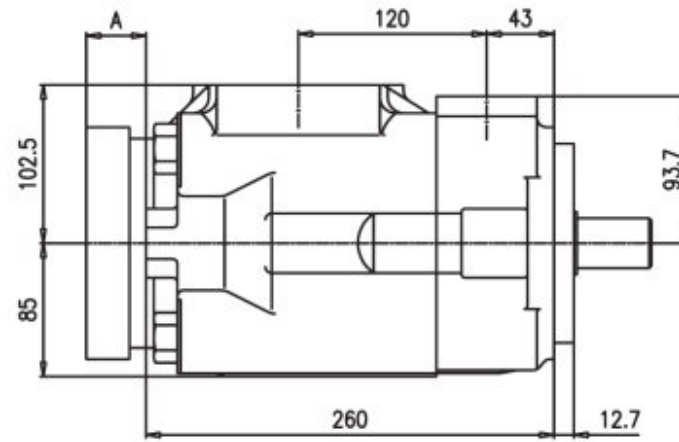

THRU DRIVE PUMPS VS7T & VQ7T

DIMENSIONS IN MILLIMETERS 1" = 25.4 mm

Model	A
V*7TA	20
V*7TB	30
V*7TC	38

N°1 Shaft

N°11 Shaft

N°86 Shaft

Enquire about other types of shafts