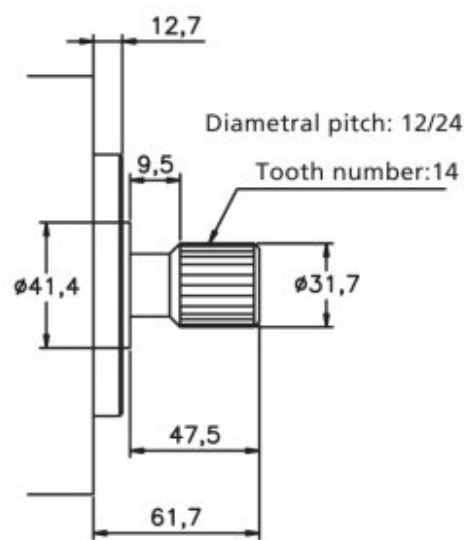

THRU DRIVE PUMPS VS7T & VQ7T

DIMENSIONS IN MILLIMETERS 1" = 25.4 mm

Model	A
V*7TA	20
V*7TB	30
V*7TC	38

N°1 Shaft

N°11 Shaft

N°86 Shaft

Enquire about other types of shafts