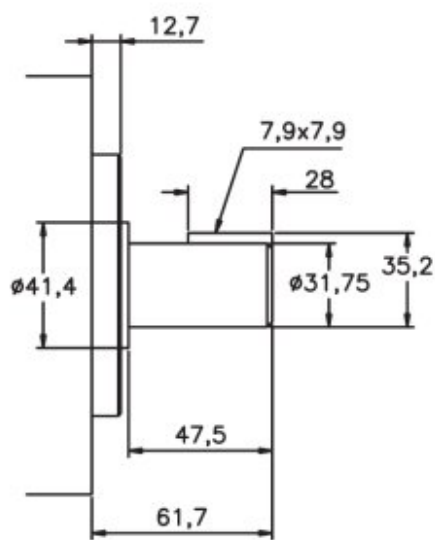

THRU DRIVE PUMPS VS7T & VQ7T

DIMENSIONS IN MILLIMETERS 1" = 25.4 mm

Model	A
V*7TA	20
V*7TB	30
V*7TC	38

N°1 Shaft

N°11 Shaft

N°86 Shaft

Enquire about other types of shafts