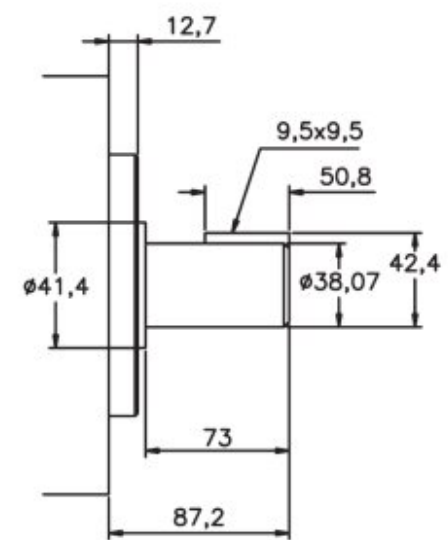

THRU DRIVE PUMPS VS7T & VQ7T

DIMENSIONS IN MILLIMETERS 1" = 25.4 mm

Model	A
V*7TA	20
V*7TB	30
V*7TC	38

N°1 Shaft

N°11 Shaft

N°86 Shaft

Enquire about other types of shafts