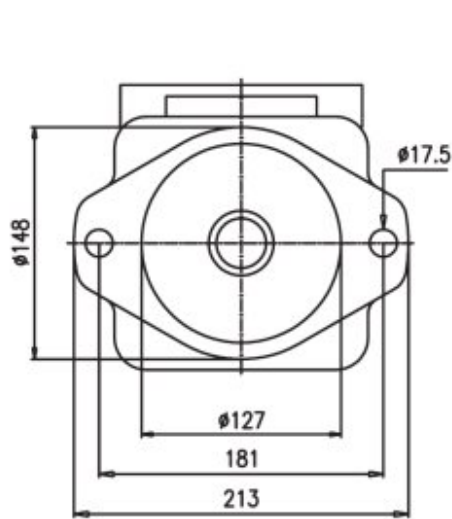

THRU DRIVE PUMPS VS7T & VQ7T

DIMENSIONS IN MILLIMETERS 1" = 25.4 mm

Model	A
V*7TA	20
V*7TB	30
V*7TC	38

N°1 Shaft

N°11 Shaft

N°86 Shaft

Enquire about other types of shafts