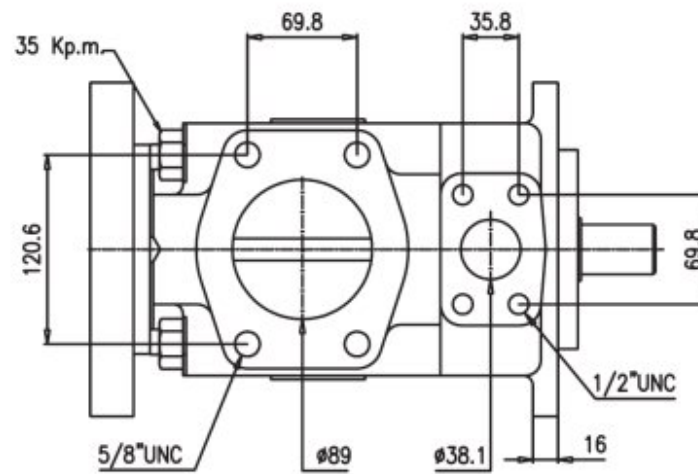

THRU DRIVE PUMPS VS7T & VQ7T

DIMENSIONS IN MILLIMETERS 1" = 25.4 mm

Model	A
V*7TA	20
V*7TB	30
V*7TC	38

N°1 Shaft

N°11 Shaft

N°86 Shaft

Enquire about other types of shafts