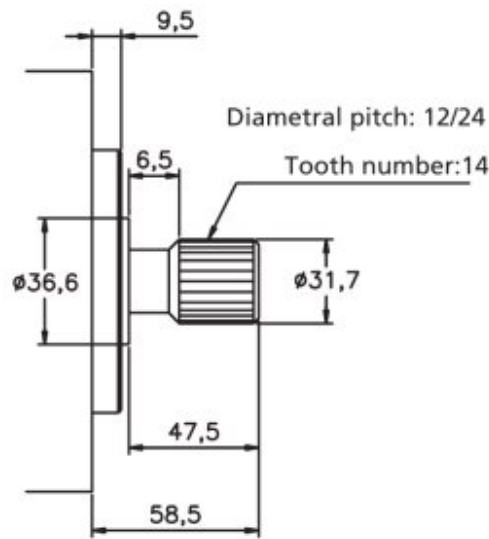

## THRU DRIVE PUMPS VS6T & VQ6T

DATA SHEET

DIMENSIONS IN MILLIMETERS 1" = 25.4 mm

Model	A
V*6TA	20
V*6TB	30
V*6TC	38

N°1 Shaft

N°11 Shaft

N°86 Shaft

Enquire about other types of shafts