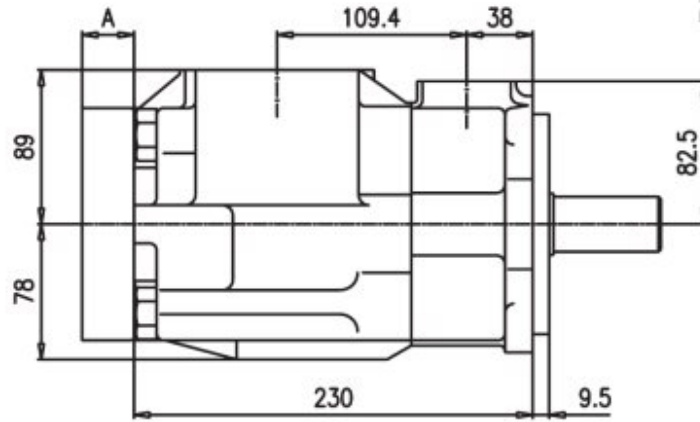

## THRU DRIVE PUMPS VS6T & VQ6T

DATA SHEET

DIMENSIONS IN MILLIMETERS 1" = 25.4 mm

Model	A
V*6TA	20
V*6TB	30
V*6TC	38

N°1 Shaft

N°11 Shaft

N°86 Shaft

Enquire about other types of shafts