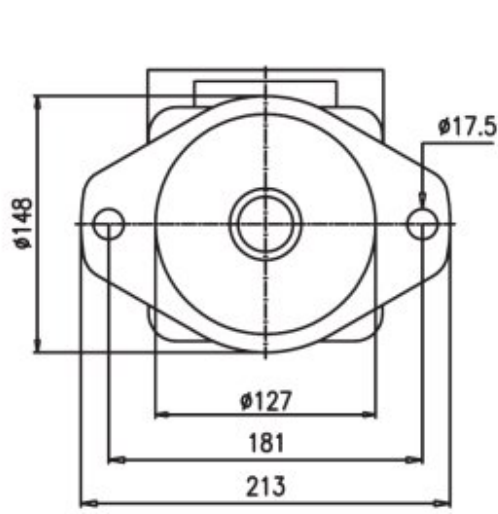

## THRU DRIVE PUMPS VS6T & VQ6T

DATA SHEET

DIMENSIONS IN MILLIMETERS 1" = 25.4 mm

Model	A
V*6TA	20
V*6TB	30
V*6TC	38

N°1 Shaft

N°11 Shaft

N°86 Shaft

Enquire about other types of shafts