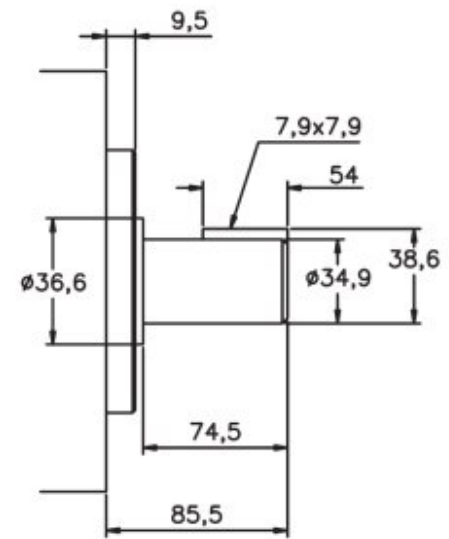

## THRU DRIVE PUMPS VS6T & VQ6T

DATA SHEET

DIMENSIONS IN MILLIMETERS 1" = 25.4 mm

Model	A
V*6TA	20
V*6TB	30
V*6TC	38

N°1 Shaft

N°11 Shaft

N°86 Shaft

Enquire about other types of shafts