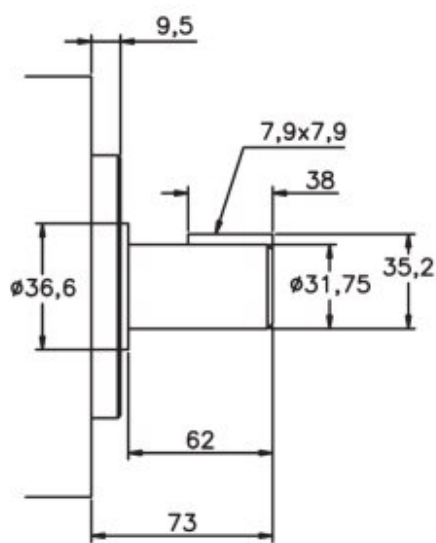

## THRU DRIVE PUMPS VS6T & VQ6T

DATA SHEET

DIMENSIONS IN MILLIMETERS 1" = 25.4 mm

Model	A
V*6TA	20
V*6TB	30
V*6TC	38

N°1 Shaft

N°11 Shaft

N°86 Shaft

Enquire about other types of shafts