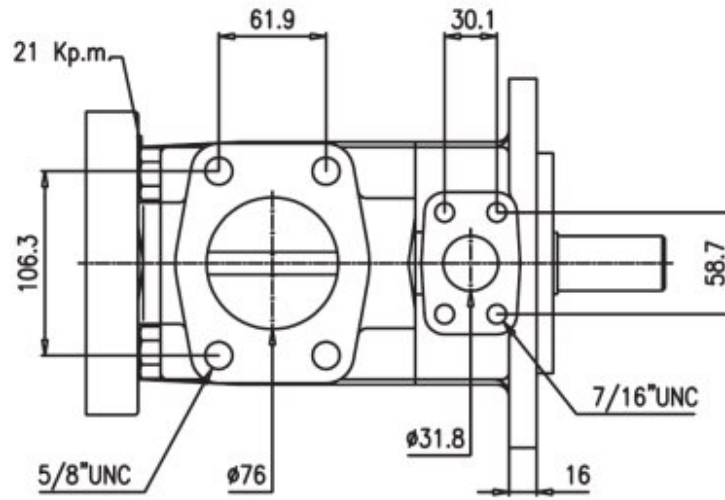

## THRU DRIVE PUMPS VS6T & VQ6T

DATA SHEET

DIMENSIONS IN MILLIMETERS 1" = 25.4 mm

Model	A
V*6TA	20
V*6TB	30
V*6TC	38

N°1 Shaft

N°11 Shaft

N°86 Shaft

Enquire about other types of shafts